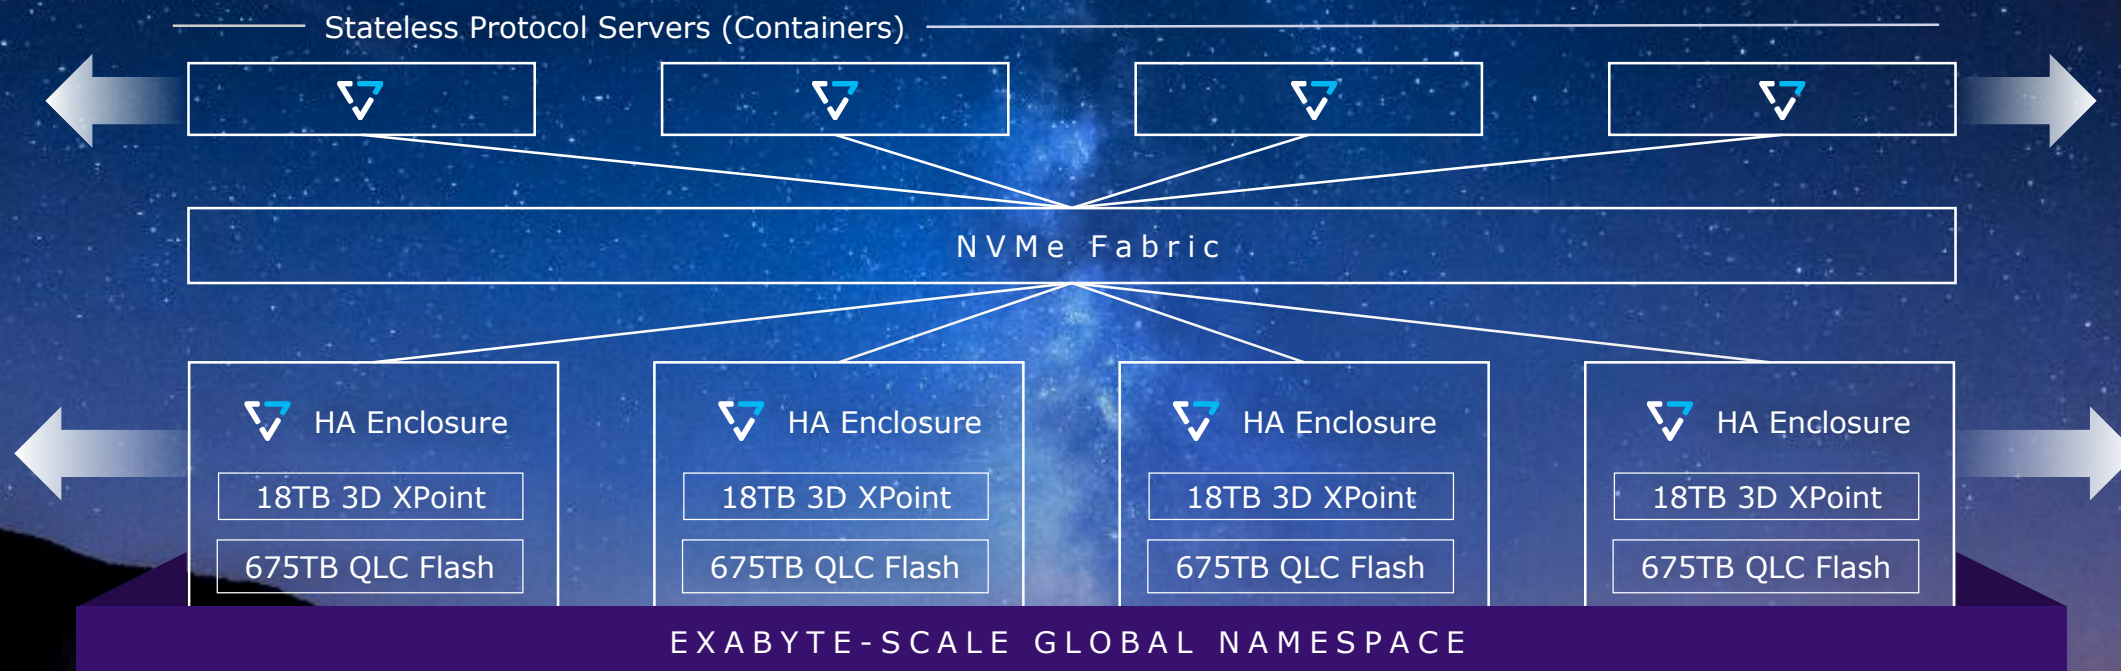

VAST

A night sky with the Milky Way galaxy visible, set against a dark blue background. The foreground shows the silhouettes of mountains and hills. The text is centered in the upper half of the image.

# FOUNDED ON 3 BASIC PRINCIPLES

~1ms  
fast enough

no HDDs

no Tiering

VAST

# DISAGGREGATED, SHARED-EVERYTHING

VAST