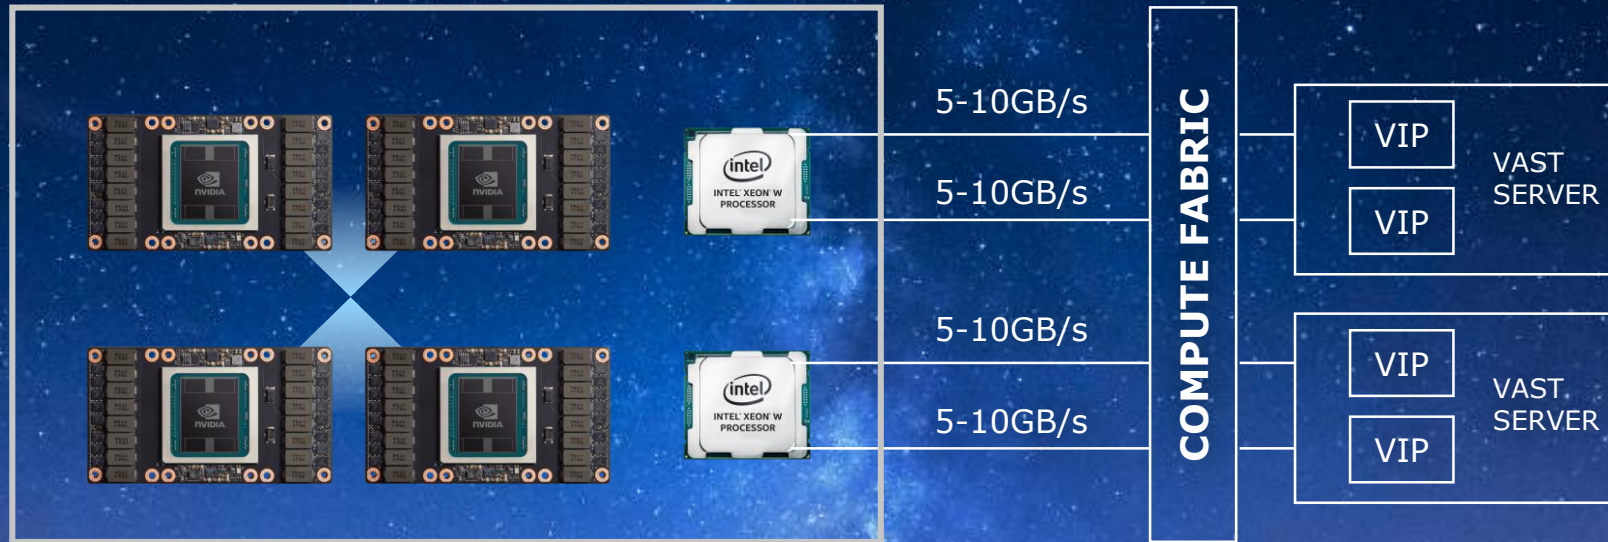

# NFS, WITH LOVE FOR AI & HPC

NFS<sub>o</sub>RDMA

Parallel  
Consistency

Server  
Pooling

VAST

8.5GB/s per 100Gb mountpoint  
20GB/s of GPU Client Bandwidth

No HPC Client Needed, Everything's Is In The Kernel