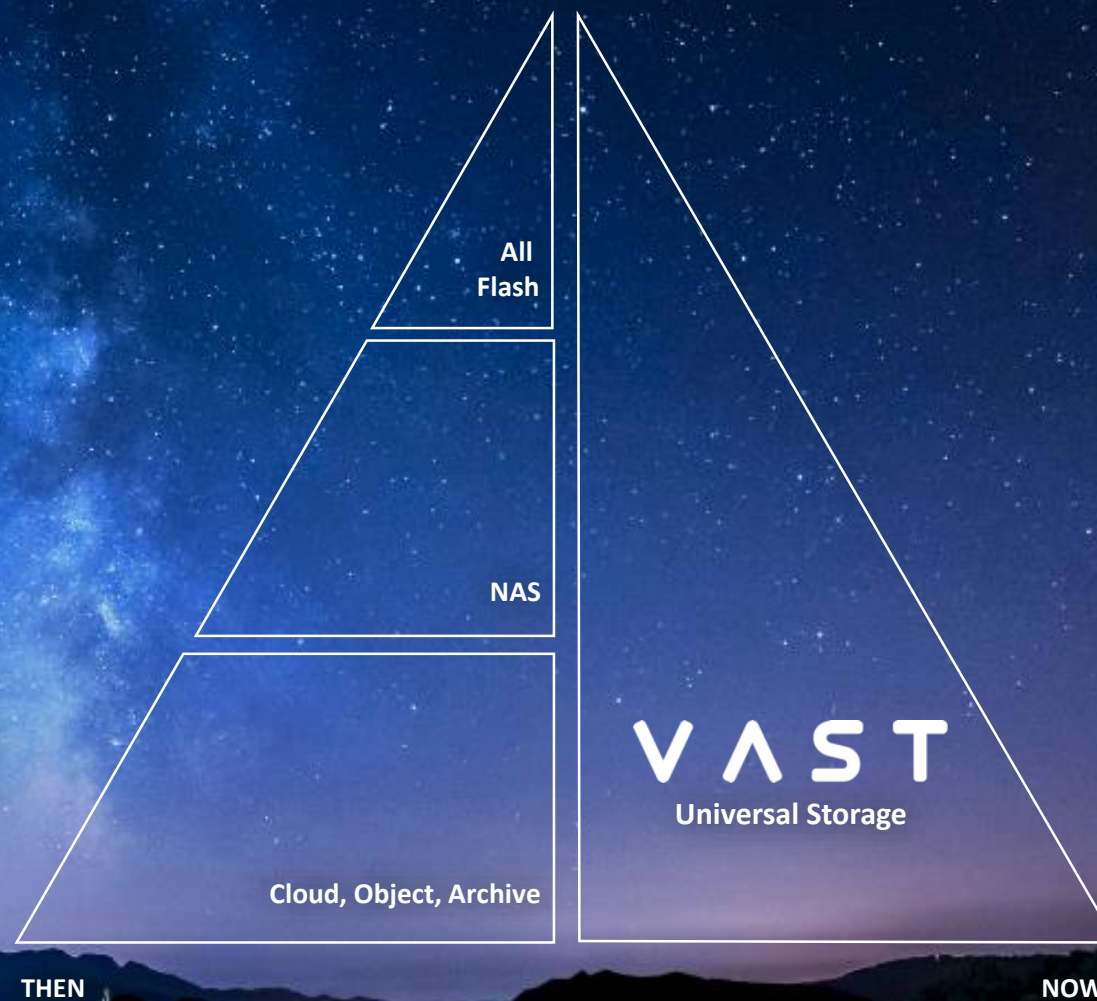

**Simplify the stack.
Unleash insight.**