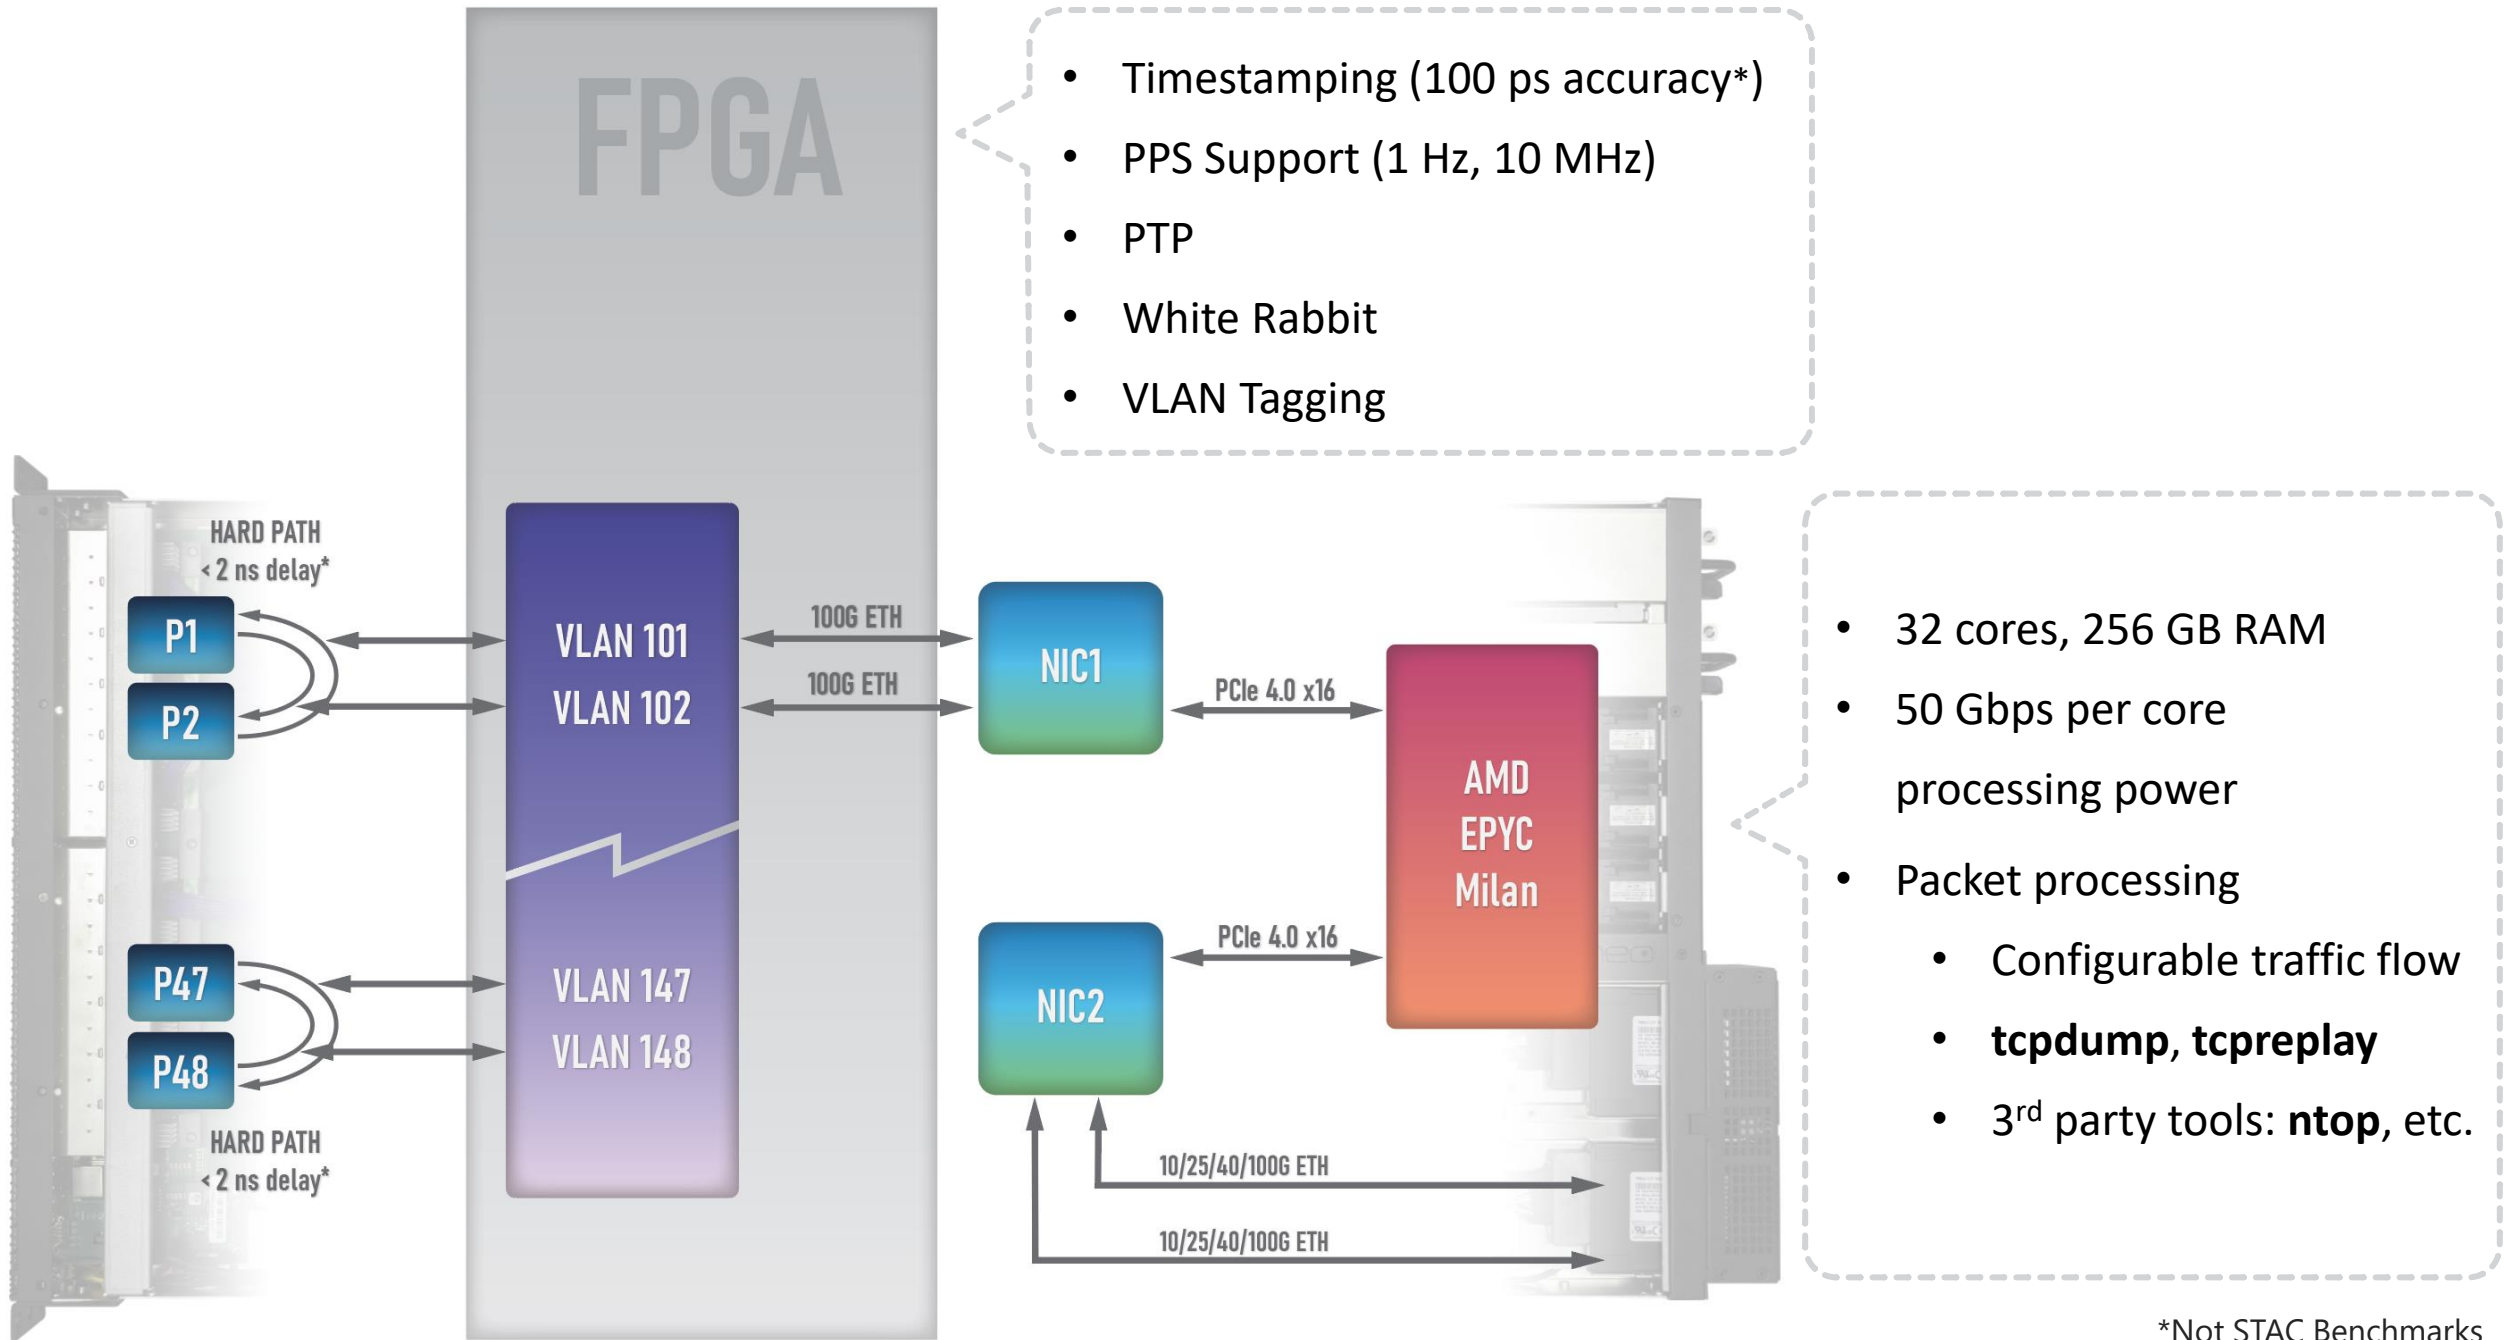

LDA NeoTap:

*A leading edge solution for 10/25/40G
tap aggregation and timestamping*

neo
tap

- Timestamping (100 ps accuracy*)
- PPS Support (1 Hz, 10 MHz)
- PTP
- White Rabbit
- VLAN Tagging

- 32 cores, 256 GB RAM
- 50 Gbps per core processing power
- Packet processing
 - Configurable traffic flow
 - **tcpdump, tcpreplay**
 - 3rd party tools: **ntop**, etc.