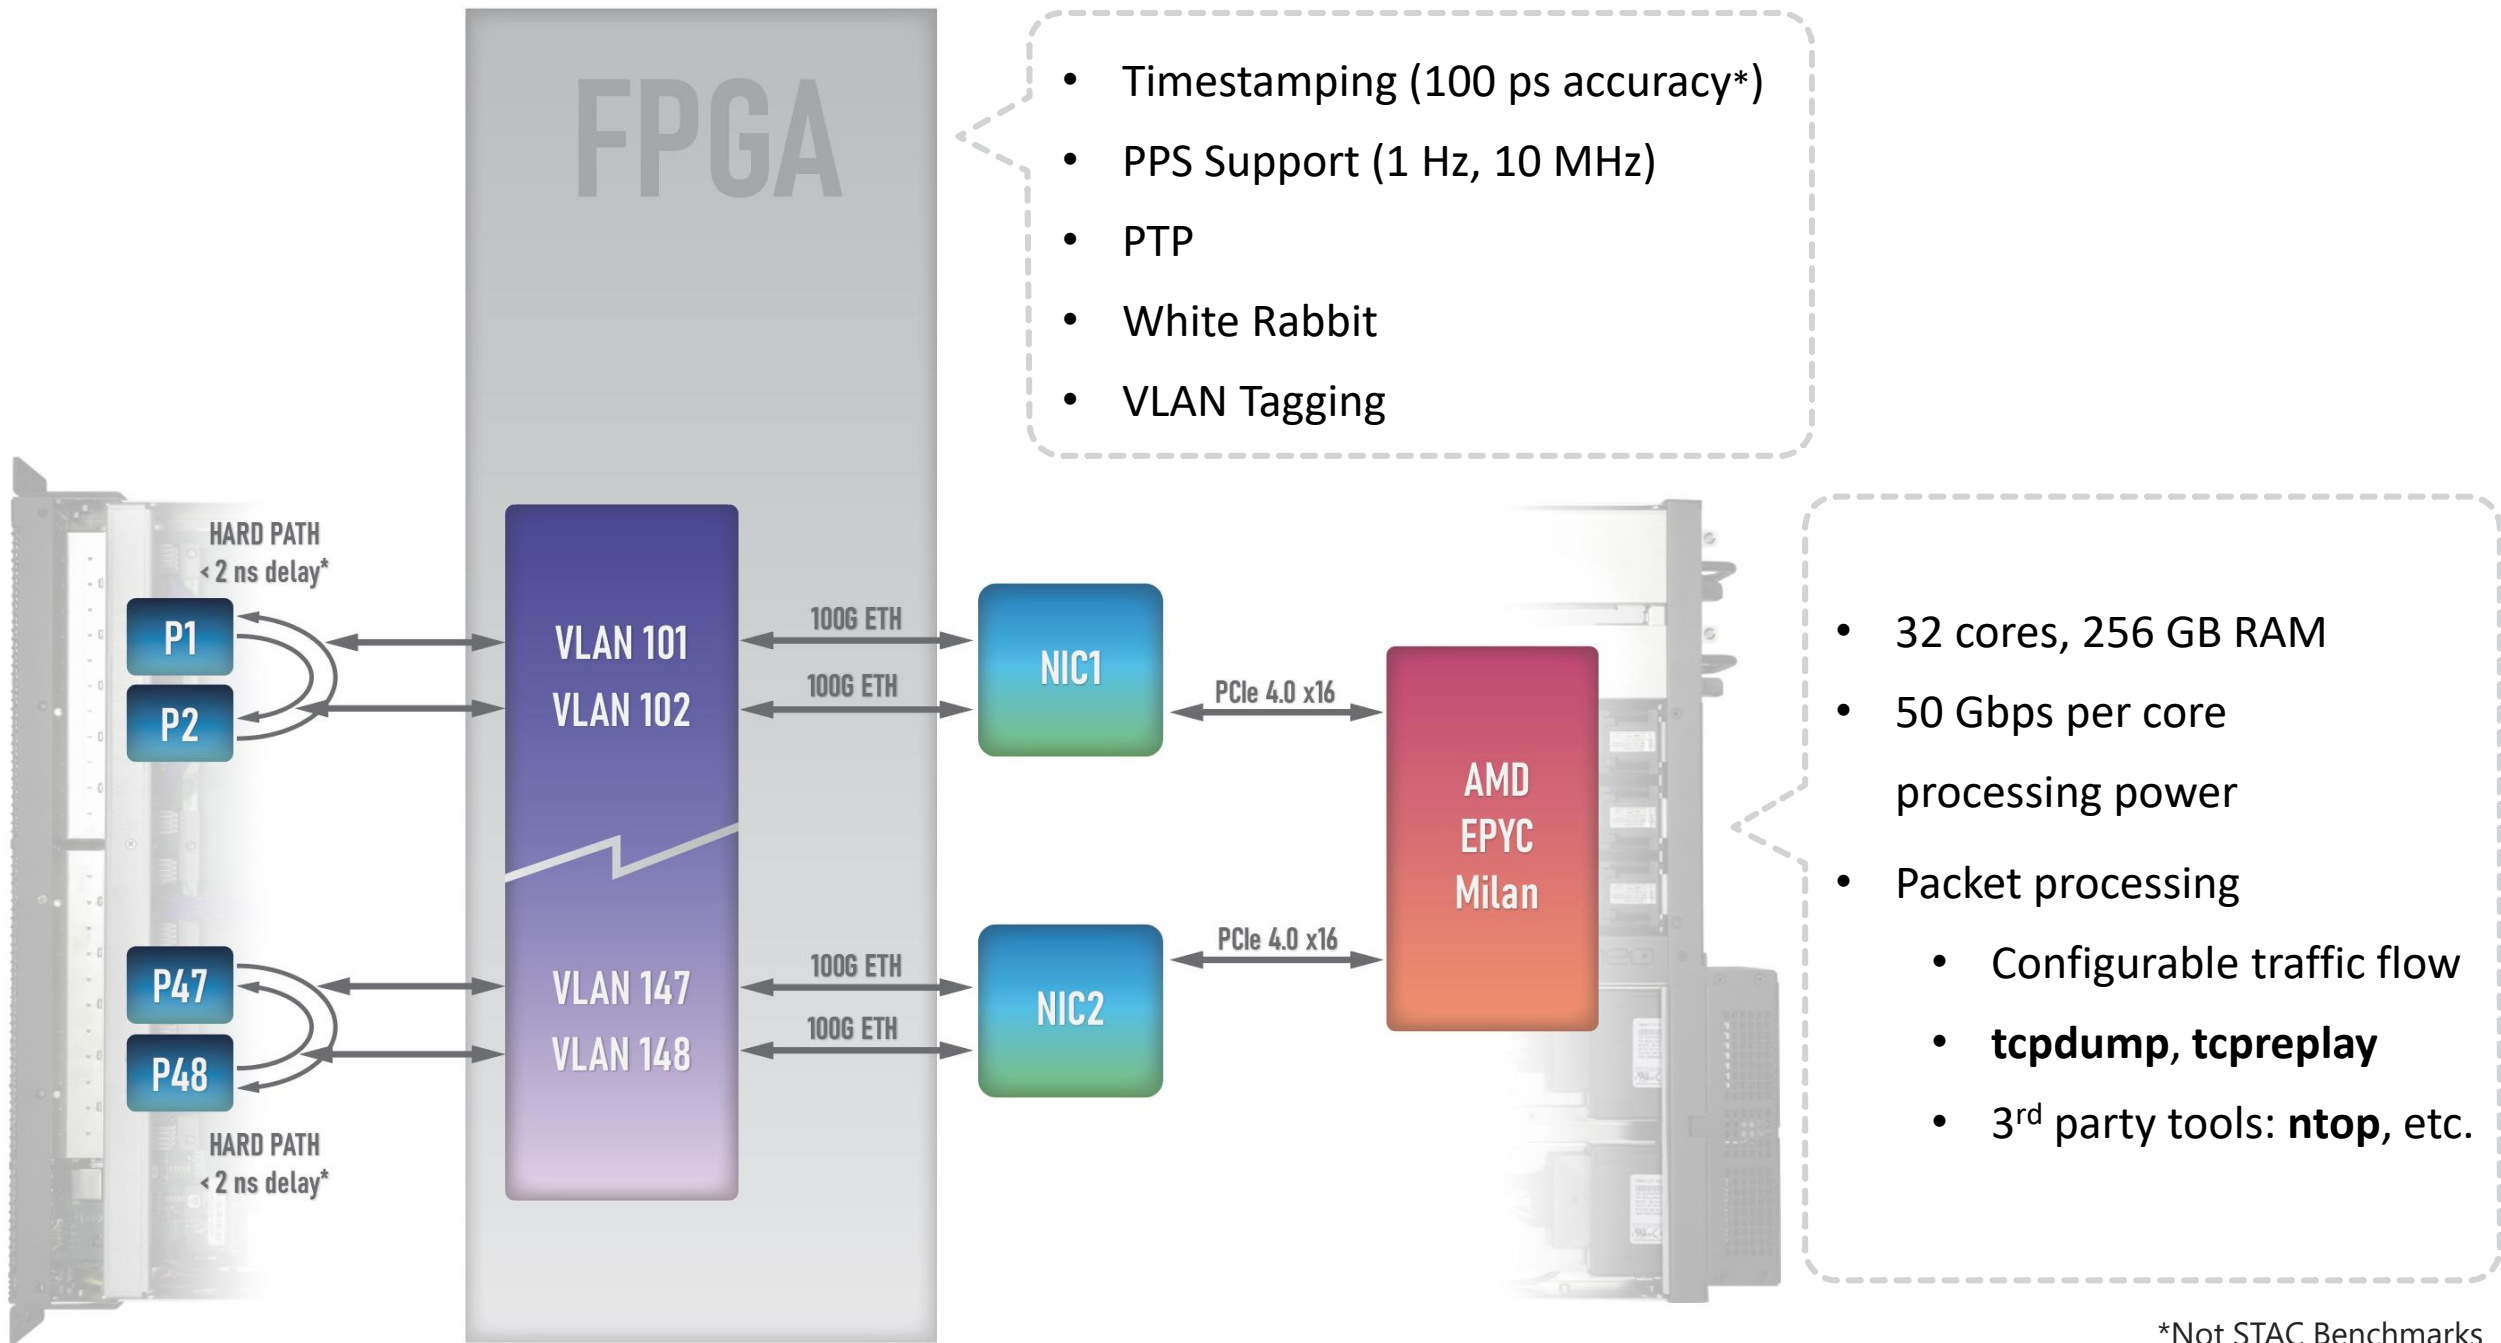

LDA NeoTap:

*A leading edge solution for 10/25/40G
tap aggregation and timestamping*

neo
tap

- Timestamping (100 ps accuracy*)
- PPS Support (1 Hz, 10 MHz)
- PTP
- White Rabbit
- VLAN Tagging

- 32 cores, 256 GB RAM
- 50 Gbps per core processing power
- Packet processing
 - Configurable traffic flow
 - **tcpdump, tcpreplay**
 - 3rd party tools: **ntop**, etc.